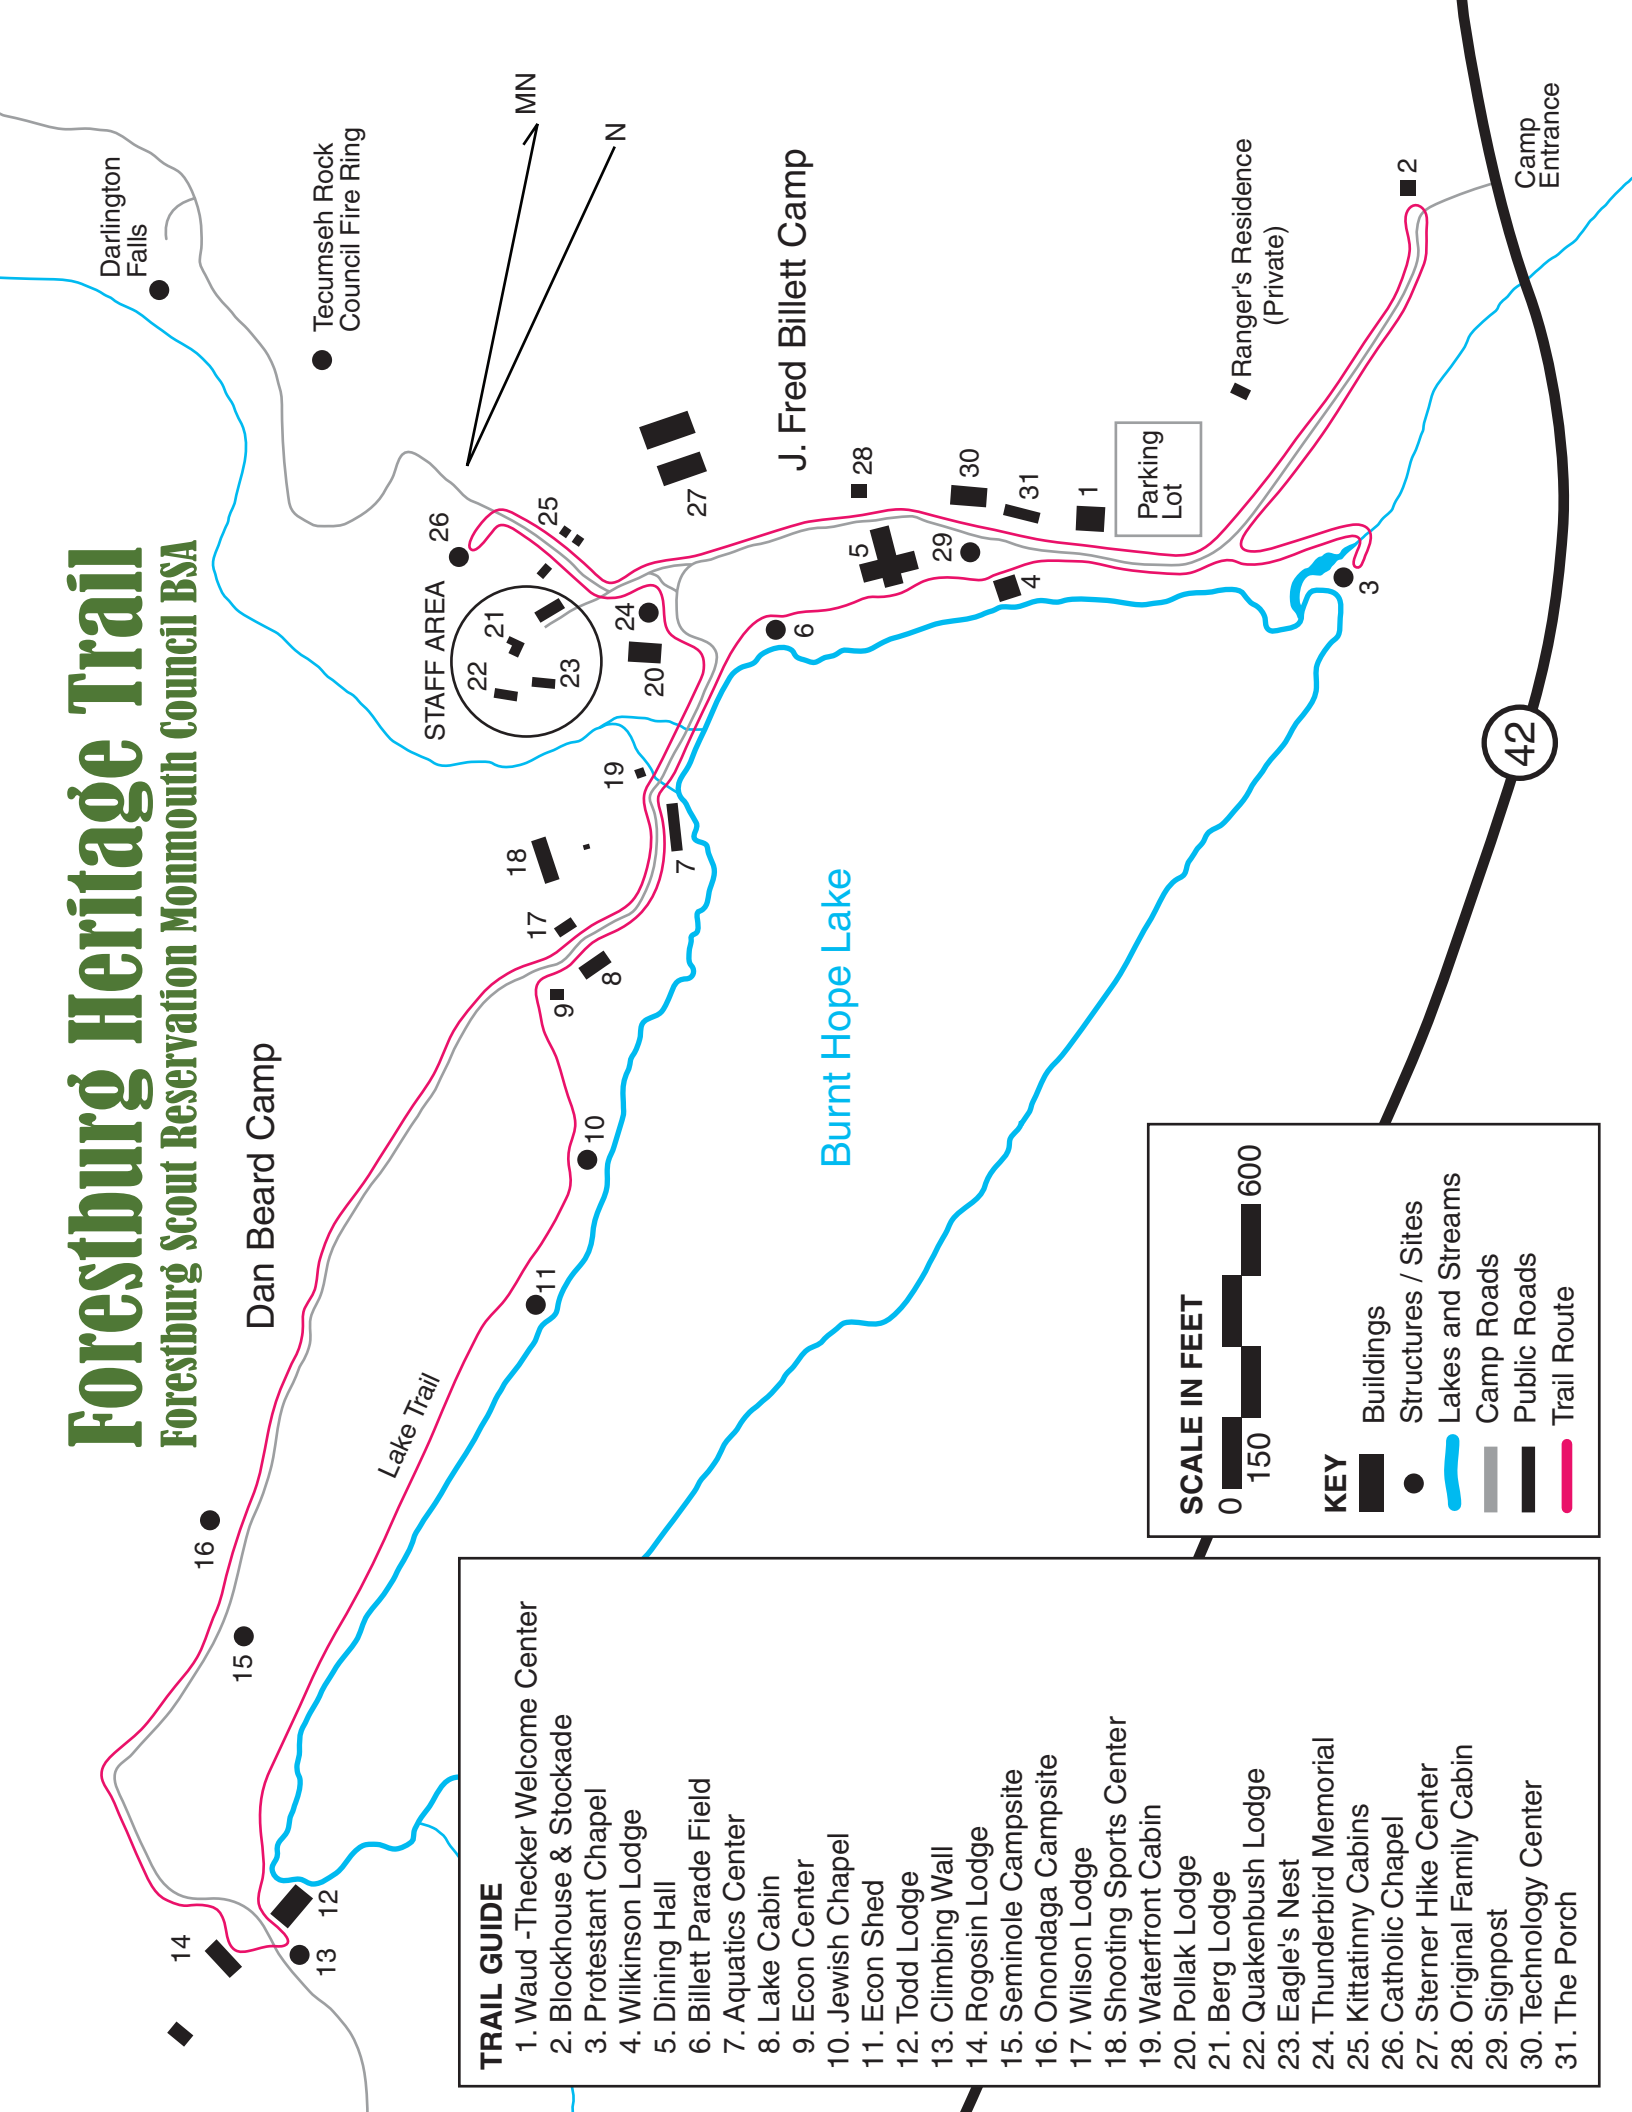

Forestburg Heritage Trail

Forestburg Scout Reservation Monmouth Council BSA

| TRAIL GUIDE | |
|-------------|------------------------------|
| 1. | Waud -Thacker Welcome Center |
| 2. | Blockhouse & Stockade |
| 3. | Protestant Chapel |
| 4. | Wilkinson Lodge |
| 5. | Dining Hall |
| 6. | Billett Parade Field |
| 7. | Aquatics Center |
| 8. | Lake Cabin |
| 9. | Econ Center |
| 10. | Jewish Chapel |
| 11. | Econ Shed |
| 12. | Todd Lodge |
| 13. | Climbing Wall |
| 14. | Rogosin Lodge |
| 15. | Seminole Campsite |
| 16. | Onondaga Campsite |
| 17. | Wilson Lodge |
| 18. | Shooting Sports Center |
| 19. | Waterfront Cabin |
| 20. | Pollak Lodge |
| 21. | Berg Lodge |
| 22. | Quakenbush Lodge |
| 23. | Eagle's Nest |
| 24. | Thunderbird Memorial |
| 25. | Kittatiny Cabins |
| 26. | Catholic Chapel |
| 27. | Sterner Hike Center |
| 28. | Original Family Cabin |
| 29. | Signpost |
| 30. | Technology Center |
| 31. | The Porch |

SCALE IN FEET

0 150 600

KEY

- Buildings
- Structures / Sites
- Lakes and Streams
- Camp Roads
- Public Roads
- Trail Route

42

Darlington Falls

Tecumseh Rock Council Fire Ring

J. Fred Billett Camp

Ranger's Residence (Private)

Camp Entrance

Dan Beard Camp

Lake Trail

Burnt Hope Lake